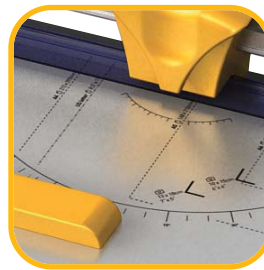

Atom A4 Rotary Trimmer

ATOM A4 OFFICE TRIMMER

- Heavy use in the commercial office
- High sheet capacity, ideal for trimming large volumes of documents
- Stainless steel SafeCut™ blade, encapsulated for user safety
- Heavy duty rotary SafeCut™ blade accepts materials including card, plastic sheet and foam board
- Durable full metal cutting base with integrated anti-slip feet
- Market-leading 30 sheet (80gsm) cutting capacity
- Accredited with TUV & GS safety approval
- Cutting guides for DIN sizes, photos and radius for angled cuts
- Adjustable back margin for precise cutting
- Variable paper clamp minimises paper movement when cutting
- Secure park position for cutting carriage ensures trimmer is safe when carried
- Carry points for easy portability • Häufige Verwendung im professionellen Umfeld
- Hohe Blattkapazität, ideal zur Bearbeitung vieler Dokumente
- SafeCut™ Klinge aus Edelstahl in Kunststoffkassette, zum Schutz des Anwenders

DESIGNED TO WORK

Atom A4 Rotary Trimmer

SafeCut™ blade encapsulated for user safety

Adjustable back margin for precise repeat cutting

Durable full metal cutting base

Easy to use cutting guides

Carry points for easy portability

Core Specifications

Name	Atom A4
Blade Type	Rotary
Paper format	A4
Cutting length	380mm
Cutting capacity	30 sheets
Cuts the following material	all except board
film/photos/fabric/board	
No. Blades included	1
Machine Warranty	2
Order No:	5410601