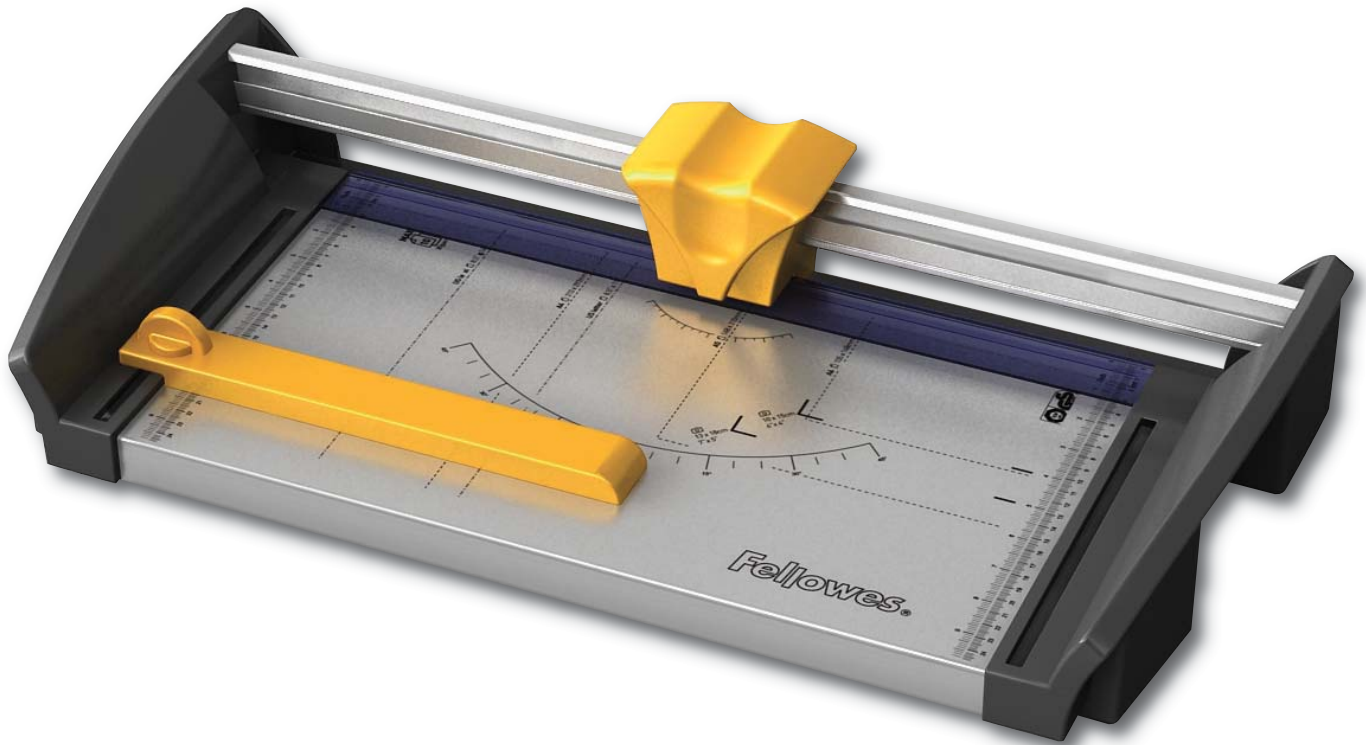

Atom A4 Rotary Trimmer

ATOM A4 OFFICE TRIMMER

- Heavy use in the commercial office
- High sheet capacity, ideal for trimming large volumes of documents
- Stainless steel SafeCut™ blade, encapsulated for user safety
- Heavy duty rotary SafeCut™ blade accepts materials including card, plastic sheet and foam board
- Durable full metal cutting base with integrated anti-slip feet
- Market-leading 30 sheet (80gsm) cutting capacity
- Accredited with TUV & GS safety approval
- Cutting guides for DIN sizes, photos and radius for angled cuts
- Adjustable back margin for precise cutting
- Variable paper clamp minimises paper movement when cutting
- Secure park position for cutting carriage ensures trimmer is safe when carried
- Carry points for easy portability • Häufige Verwendung im professionellen Umfeld
- Hohe Blattkapazität, ideal zur Bearbeitung vieler Dokumente
- SafeCut™ Klinge aus Edelstahl in Kunststoffkassette, zum Schutz des Anwenders

DESIGNED TO WORK

Atom A4 Rotary Trimmer

SafeCut™ blade encapsulated for user safety

Adjustable back margin for precise repeat cutting

Durable full metal cutting base

Easy to use cutting guides

Carry points for easy portability

Core Specifications

Name	Atom A4
Blade Type	Rotary
Paper format	A4
Cutting length	380mm
Cutting capacity	30 sheets
Cuts the following material	all except board
film/photos/fabric/board	
No. Blades included	1
Machine Warranty	2
Order No:	5410601

Logistics

UPC	0043859550968
SCS	50043859550963
Unit Dimensions (mm)	715 x 415 x 150
Unit Weight (kg)	3
Packaging Dimensions (mm)	720 x 430 x 165
Retail Weight (kg)	TBC
Master Outer Dimensions (mm)	TBC
Master Weight (kg)	TBC
Units Per Outer	TBC