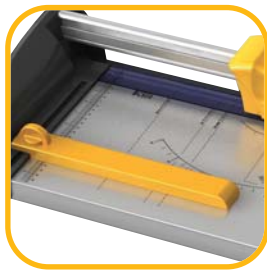

Atom A4 Rotary Trimmer

ATOM A4 OFFICE TRIMMER

- Heavy use in the commercial office
- High sheet capacity, ideal for trimming large volumes of documents
- Stainless steel SafeCut™ blade, encapsulated for user safety
- Heavy duty rotary SafeCut™ blade accepts materials including card, plastic sheet and foam board
- Durable full metal cutting base with integrated anti-slip feet
- Market-leading 30 sheet (80gsm) cutting capacity
- Accredited with TUV & GS safety approval
- Cutting guides for DIN sizes, photos and radius for angled cuts
- Adjustable back margin for precise cutting
- Variable paper clamp minimises paper movement when cutting
- Secure park position for cutting carriage ensures trimmer is safe when carried
- Carry points for easy portability • Häufige Verwendung im professionellen Umfeld
- Hohe Blattkapazität, ideal zur Bearbeitung vieler Dokumente
- SafeCut™ Klinge aus Edelstahl in Kunststoffkassette, zum Schutz des Anwenders

DESIGNED TO WORK

Atom A4 Rotary Trimmer

SafeCut™ blade encapsulated for user safety

Adjustable back margin for precise repeat cutting

Durable full metal cutting base

Easy to use cutting guides

Carry points for easy portability

Core Specifications

Name	Atom A4
Blade Type	Rotary
Paper format	A4
Cutting length	380mm
Cutting capacity	30 sheets
Cuts the following material	all except board
film/photos/fabric/board	
No. Blades included	1
Machine Warranty	2
Order No:	5410601

Logistics

UPC	0043859550968
SCS	50043859550963
Unit Dimensions (mm)	715 x 415 x 150
Unit Weight (kg)	3
Packaging Dimensions (mm)	720 x 430 x 165
Retail Weight (kg)	TBC
Master Outer Dimensions (mm)	TBC
Master Weight (kg)	TBC
Units Per Outer	TBC