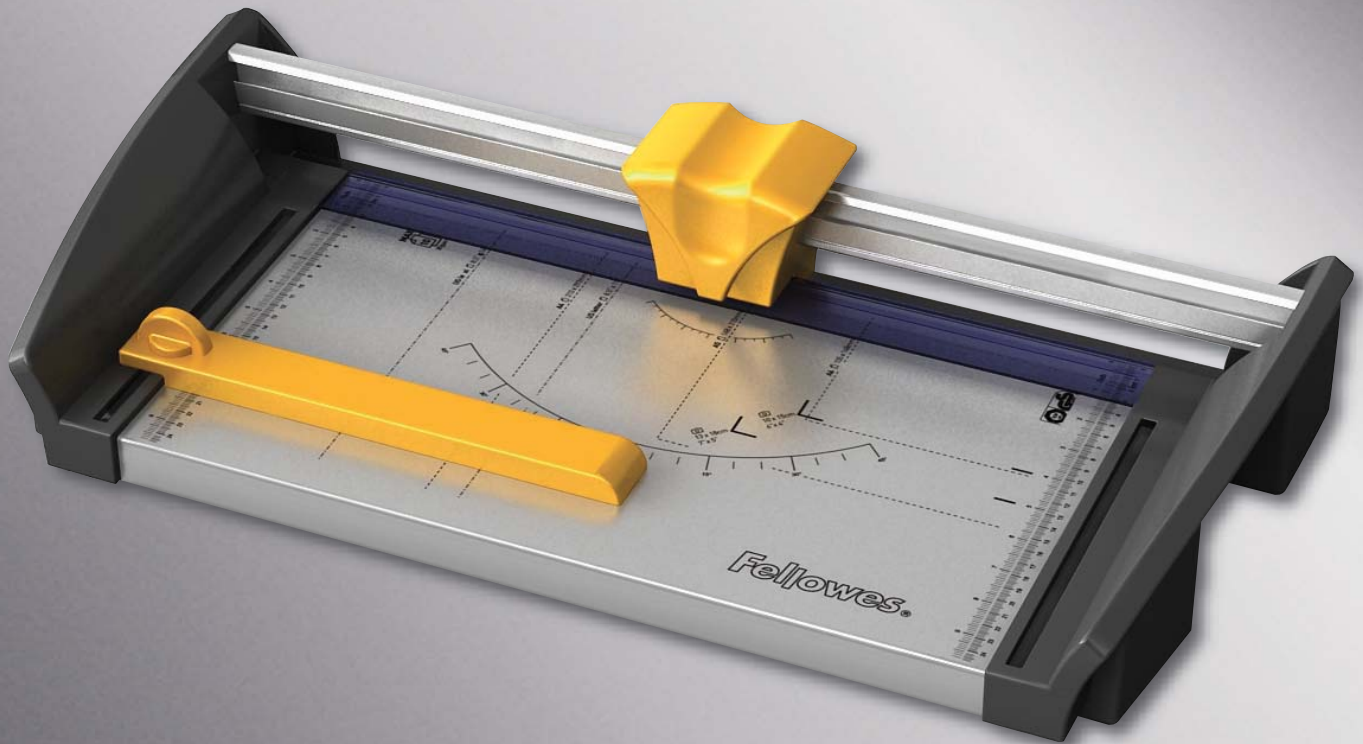

Atom A4 Rotary Trimmer

ATOM A4 OFFICE TRIMMER

- Heavy use in the commercial office
- High sheet capacity, ideal for trimming large volumes of documents
- Stainless steel SafeCut™ blade, encapsulated for user safety
- Heavy duty rotary SafeCut™ blade accepts materials including card, plastic sheet and foam board
- Durable full metal cutting base with integrated anti-slip feet
- Market-leading 30 sheet (80gsm) cutting capacity
- Accredited with TUV & GS safety approval
- Cutting guides for DIN sizes, photos and radius for angled cuts
- Adjustable back margin for precise cutting
- Variable paper clamp minimises paper movement when cutting
- Secure park position for cutting carriage ensures trimmer is safe when carried
- Carry points for easy portability • Häufige Verwendung im professionellen Umfeld
- Hohe Blattkapazität, ideal zur Bearbeitung vieler Dokumente
- SafeCut™ Klinge aus Edelstahl in Kunststoffkassette, zum Schutz des Anwenders

DESIGNED TO WORK

Atom A4 Rotary Trimmer

SafeCut™ blade encapsulated for user safety

Adjustable back margin for precise repeat cutting

Durable full metal cutting base

Easy to use cutting guides

Carry points for easy portability

Core Specifications

Name	Atom A4
Blade Type	Rotary
Paper format	A4
Cutting length	380mm
Cutting capacity	30 sheets
Cuts the following material	all except board
film/photos/fabric/board	
No. Blades included	1
Machine Warranty	2
Order No:	5410601

Logistics

UPC	0043859550968
SCS	50043859550963
Unit Dimensions (mm)	715 x 415 x 150
Unit Weight (kg)	3
Packaging Dimensions (mm)	720 x 430 x 165
Retail Weight (kg)	TBC
Master Outer Dimensions (mm)	TBC
Master Weight (kg)	TBC
Units Per Outer	TBC