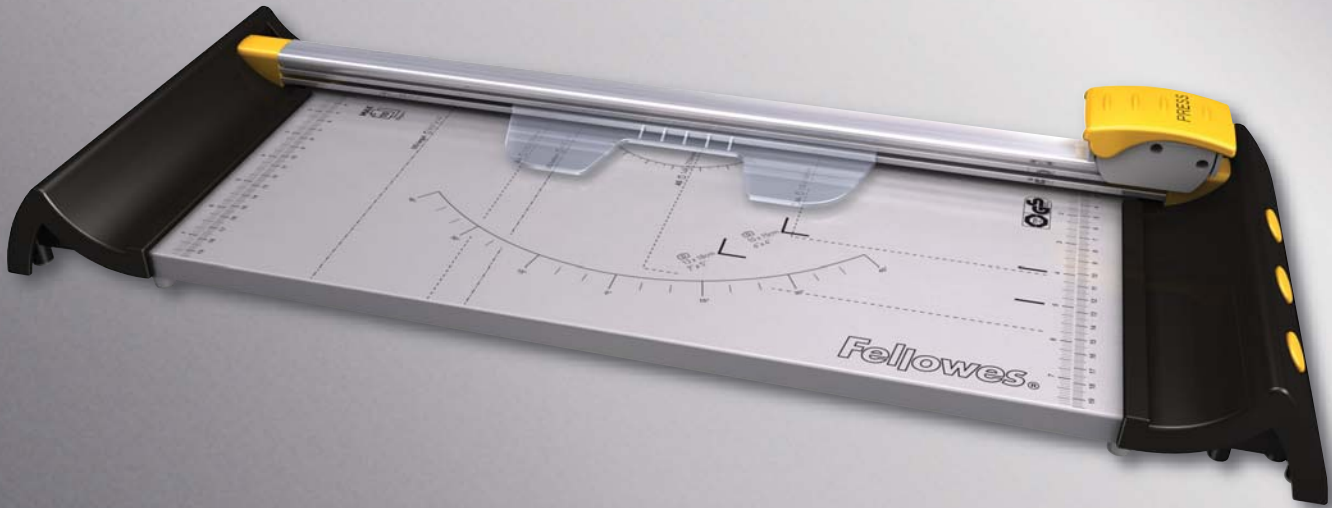

## ELECTRON A4 SOHO ROTARY TRIMMER

- Frequent use in the small office
- Unique SafeCut™ blade cartridges encapsulates the stainless steel blade so it is only exposed when trimming, ensuring maximum safe & easy use.
- Integrated storage for the SafeCut™ blade cartridges ensures accessories can be kept with the machine
- Cuts 10 sheets (80gsm) at a time
- Accredited with TUV & GS safety approval
- Unique SafeCut™ LED cutting guide facilitates precision cutting and is safer than laser alternatives
- Full metal cutting base with integrated anti-slip feet
- Variable paper clamp minimises paper movement when cutting
- Cutting guides for DIN sizes, photos and radius for angled cuts
- Secure park position for cutting handle ensures safe blade exchange and transportation
- Carry points for easy portability
- 4 types of SafeCut™ blade cartridges included: straight, perforated, wavy and fold

# Electron A4 Rotary Trimmer

SafeCut™ blade carries quick & easy blade exchange

Unique SafeCut™ LED cutting guide – safer than the laser alternatives

SafeCut™ blade storage

Easy to use cutting guides

Carry handle for easy portability

## Core Specifications

Name	Electron A4
Blade Type	Rotary
Paper format	A4
Cutting length	380mm
Cutting capacity	10 sheets
Cuts the following material film/photos/fabric/board	all except board
No. Blades included	1
Machine Warranty	2
Order No:	5410401