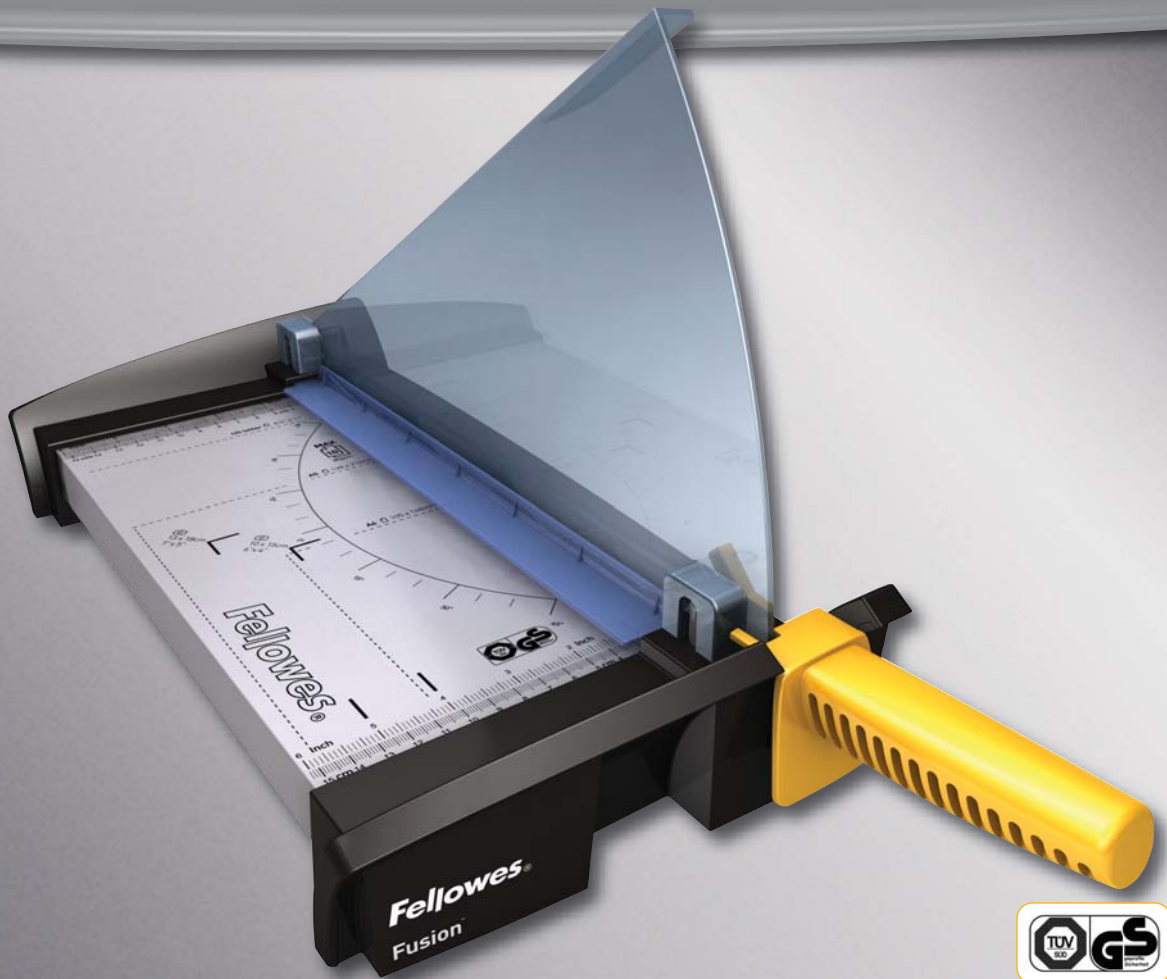

Fellowes

Fusion A4 Guillotine

FUSION A4 SMALL OFFICE GUILLOTINE

- Frequent use in the small office
- Quality stainless steel blade facilitates a smooth, one cut motion
- Cuts 10 sheets (80gsm) at a time
- Full size SafeCut™ Guard prevents mishandling
- SafeCut™ Guard is pre-assembled and foldable so no need for assembly and folds down for storage
- Accredited with TUV & GS safety approval
- Ergonomic and user-friendly design
- Solid metal base with integrated anti-slip feet
- Cutting guides for DIN sizes, photos and radius for angled cuts
- Paper clamp minimises paper movement when cutting
- Carry points for easy portability

SMALL
OFFICE

A4
-MAX-
10
80g/m²

Fellowes

DESIGNED TO WORK

Fusion A4 Guillotine

Full size SafeCut™ Guard prevents mishandling

Pre-assembled SafeCut™ guard prevents setup error

Easy to use cutting guides

Carry points for easy portability

Core Specifications

Name	Fusion A4
Blade Type	Guillotine
Paper format	A4
Cutting length	320mm
Cutting capacity	10 sheets
Cuts the following material	all except board
film/photos/fabric/board	
No. Blades included	1
Machine Warranty	2
Order No:	5410801