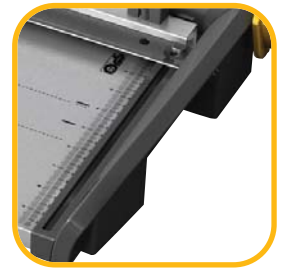

Fellowes

Fusion A4 Guillotine

FUSION A4 SMALL OFFICE GUILLOTINE

- Frequent use in the small office
- Quality stainless steel blade facilitates a smooth, one cut motion
- Cuts 10 sheets (80gsm) at a time
- Full size SafeCut™ Guard prevents mishandling
- SafeCut™ Guard is pre-assembled and foldable so no need for assembly and folds down for storage
- Accredited with TUV & GS safety approval
- Ergonomic and user-friendly design
- Solid metal base with integrated anti-slip feet
- Cutting guides for DIN sizes, photos and radius for angled cuts
- Paper clamp minimises paper movement when cutting
- Carry points for easy portability

SMALL
OFFICE

A4
-MAX-
10
80g/m²

Fellowes

DESIGNED TO WORK

Fusion A4 Guillotine

Full size SafeCut™ Guard prevents mishandling

Pre-assembled SafeCut™ guard prevents setup error

Easy to use cutting guides

Carry points for easy portability

Core Specifications

Name	Fusion A4
Blade Type	Guillotine
Paper format	A4
Cutting length	320mm
Cutting capacity	10 sheets
Cuts the following material	all except board
film/photos/fabric/board	
No. Blades included	1
Machine Warranty	2
Order No:	5410801

Logistics

UPC	0043859551002
SCS	50043859551007
Unit Dimensions (mm)	745 x 435 x 170
Unit Weight (kg)	5
Packaging Dimensions (mm)	TBC
Retail Weight (kg)	TBC
Master Outer Dimensions (mm)	TBC
Master Weight (kg)	TBC
Units Per Outer	TBC