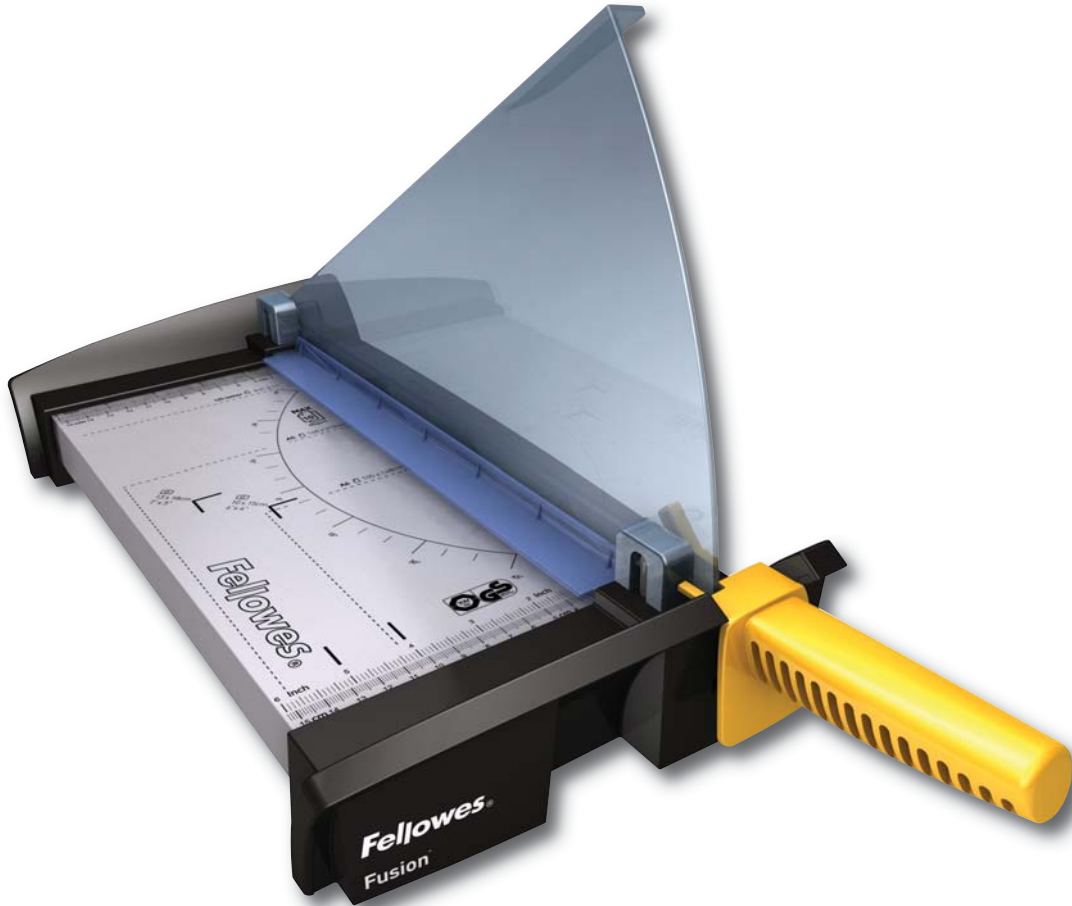

Fellowes

Fusion A4 Guillotine

FUSION A4 SMALL OFFICE GUILLOTINE

- Frequent use in the small office
- Quality stainless steel blade facilitates a smooth, one cut motion
- Cuts 10 sheets (80gsm) at a time
- Full size SafeCut™ Guard prevents mishandling
- SafeCut™ Guard is pre-assembled and foldable so no need for assembly and folds down for storage
- Accredited with TUV & GS safety approval
- Ergonomic and user-friendly design
- Solid metal base with integrated anti-slip feet
- Cutting guides for DIN sizes, photos and radius for angled cuts
- Paper clamp minimises paper movement when cutting
- Carry points for easy portability

SMALL
OFFICE

A4
-MAX-
10
80g/m²

Fellowes

DESIGNED TO WORK

Fusion A4 Guillotine

Full size SafeCut™ Guard prevents mishandling

Pre-assembled SafeCut™ guard prevents setup error

Easy to use cutting guides

Carry points for easy portability

Core Specifications

Name	Fusion A4
Blade Type	Guillotine
Paper format	A4
Cutting length	320mm
Cutting capacity	10 sheets
Cuts the following material	all except board
film/photos/fabric/board	
No. Blades included	1
Machine Warranty	2
Order No:	5410801