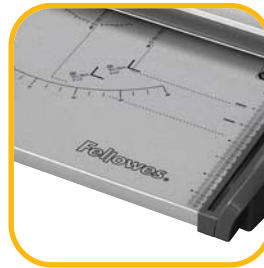

Fellowes

Fusion A4 Guillotine

FUSION A4 SMALL OFFICE GUILLOTINE

- Frequent use in the small office
- Quality stainless steel blade facilitates a smooth, one cut motion
- Cuts 10 sheets (80gsm) at a time
- Full size SafeCut™ Guard prevents mishandling
- SafeCut™ Guard is pre-assembled and foldable so no need for assembly and folds down for storage
- Accredited with TUV & GS safety approval
- Ergonomic and user-friendly design
- Solid metal base with integrated anti-slip feet
- Cutting guides for DIN sizes, photos and radius for angled cuts
- Paper clamp minimises paper movement when cutting
- Carry points for easy portability

SMALL
OFFICE

A4
-MAX-
10
80g/m²

Fellowes

DESIGNED TO WORK

Fusion A4 Guillotine

Full size SafeCut™ Guard prevents mishandling

Pre-assembled SafeCut™ guard prevents setup error

Easy to use cutting guides

Carry points for easy portability

Core Specifications

Name	Fusion A4
Blade Type	Guillotine
Paper format	A4
Cutting length	320mm
Cutting capacity	10 sheets
Cuts the following material	all except board
film/photos/fabric/board	
No. Blades included	1
Machine Warranty	2
Order No:	5410801

Logistics

UPC	0043859551002
SCS	50043859551007
Unit Dimensions (mm)	745 x 435 x 170
Unit Weight (kg)	5
Packaging Dimensions (mm)	TBC
Retail Weight (kg)	TBC
Master Outer Dimensions (mm)	TBC
Master Weight (kg)	TBC
Units Per Outer	TBC