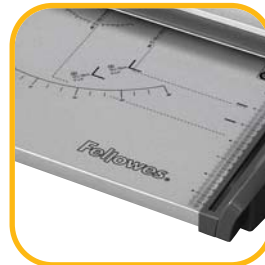

Plasma A4 Guillotine

PLASMA A4 OFFICE GUILLOTINE

- Heavy use in the commercial office
- Heavy duty stainless steel blade facilitates a smooth, one cut motion
- Market-leading 40 sheet (80gsm) cutting capacity
- Full size SafeCut™ Guard prevents mishandling
- SafeCut™ Guard is pre-assembled and foldable so no need for assembly and folds down for storage
- Accredited with TUV & GS safety approval
- Solid metal base with integrated anti-slip feet
- Cutting guides for DIN sizes, photos and radius for angled cuts
- Market-leading 40 sheet (80gsm) cutting capacity
- Adjustable back margin for precise repeat cutting
- Paper clamp minimises paper movement when cutting
- Carry points for easy portability

DESIGNED TO WORK

Plasma A4 Guillotine

Full size SafeCut™ Guard prevents mishandling

Pre-assembled SafeCut™ Guard prevents setup error

Adjustable back margin for precise repeat cutting

Easy to use cutting guides

Carry points for easy portability

Core Specifications	
Name	Plasma A4
Blade Type	Guillotine
Paper format	A4
Cutting length	380mm
Cutting capacity	40 sheets
Cuts the following material	
film/photos/fabric/board	all
No. Blades included	1
Machine Warranty	2
Order No:	5411001

Logistics	
UPC	0043859551002
SCS	50043859551007
Unit Dimensions (mm)	745 x 435 x 170
Unit Weight (kg)	5
Packaging Dimensions (mm)	TBC
Retail Weight (kg)	TBC
Master Outer Dimensions (mm)	TBC
Master Weight (kg)	TBC
Units Per Outer	TBC